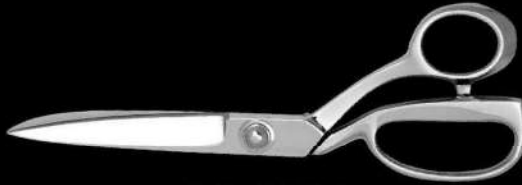

Options

Custom Logo

Custom Packing

Custom Design

Sizes

Standard

AC-3001

AC-3002