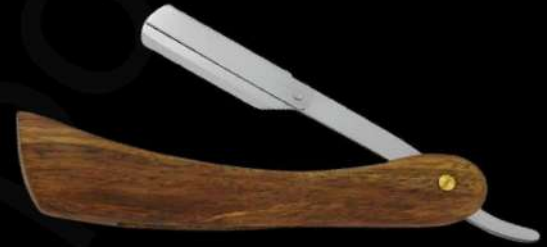

BEAUTY CARE INSTRUMENTS

Material Used

High Grade Steel

Plastic

Wood

Titanium Colors

Golden

Multi Color

Rose Gold

Black

Purple

Blue

Powder Colors Available in

All Colors

Options

Custom Logo

Custom Packing

Custom Screw

Custom Design

Sizes

Standard

AC-130