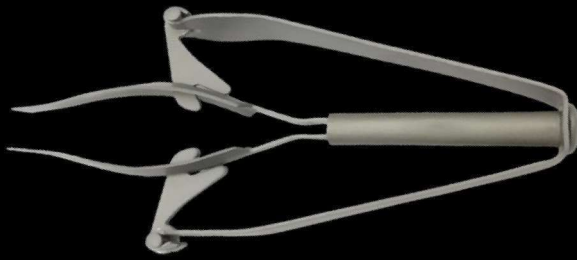

BEAUTY CARE INSTRUMENTS

Material Used
High Grade Steel
Japan Steel
420c

Titanium Colors
Golden
Multi Color
Rose Gold
Black
Purple
Blue

Powder Colors Available in All Colors

Options

Custom Logo
Custom Packing
Custom Design

Sizes
Standard

AC-301

AC-302

AC-303

AC-304

AC-305

AC-306

AC-307