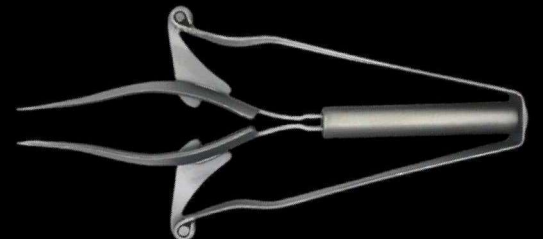

BEAUTY CARE INSTRUMENTS

Material Used
High Grade Steel
Japan Steel
420c

Titanium Colors
Golden
Multi Color
Rose Gold
Black
Purple
Blue

Powder Colors Available in All Colors

Options

Custom Logo
Custom Packing
Custom Design

Sizes
Standard

AC-310