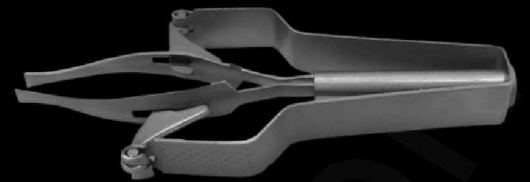

BEAUTY CARE INSTRUMENTS

Material Used
High Grade Steel
Japan Steel
420c

Titanium Colors
Golden
Multi Color
Rose Gold
Black
Purple
Blue

Powder Colors Available in All Colors

Options

Custom Logo
Custom Packing
Custom Design

Sizes
Standard

AC-301

AC-302

AC-303

AC-304

AC-305

AC-306

AC-307